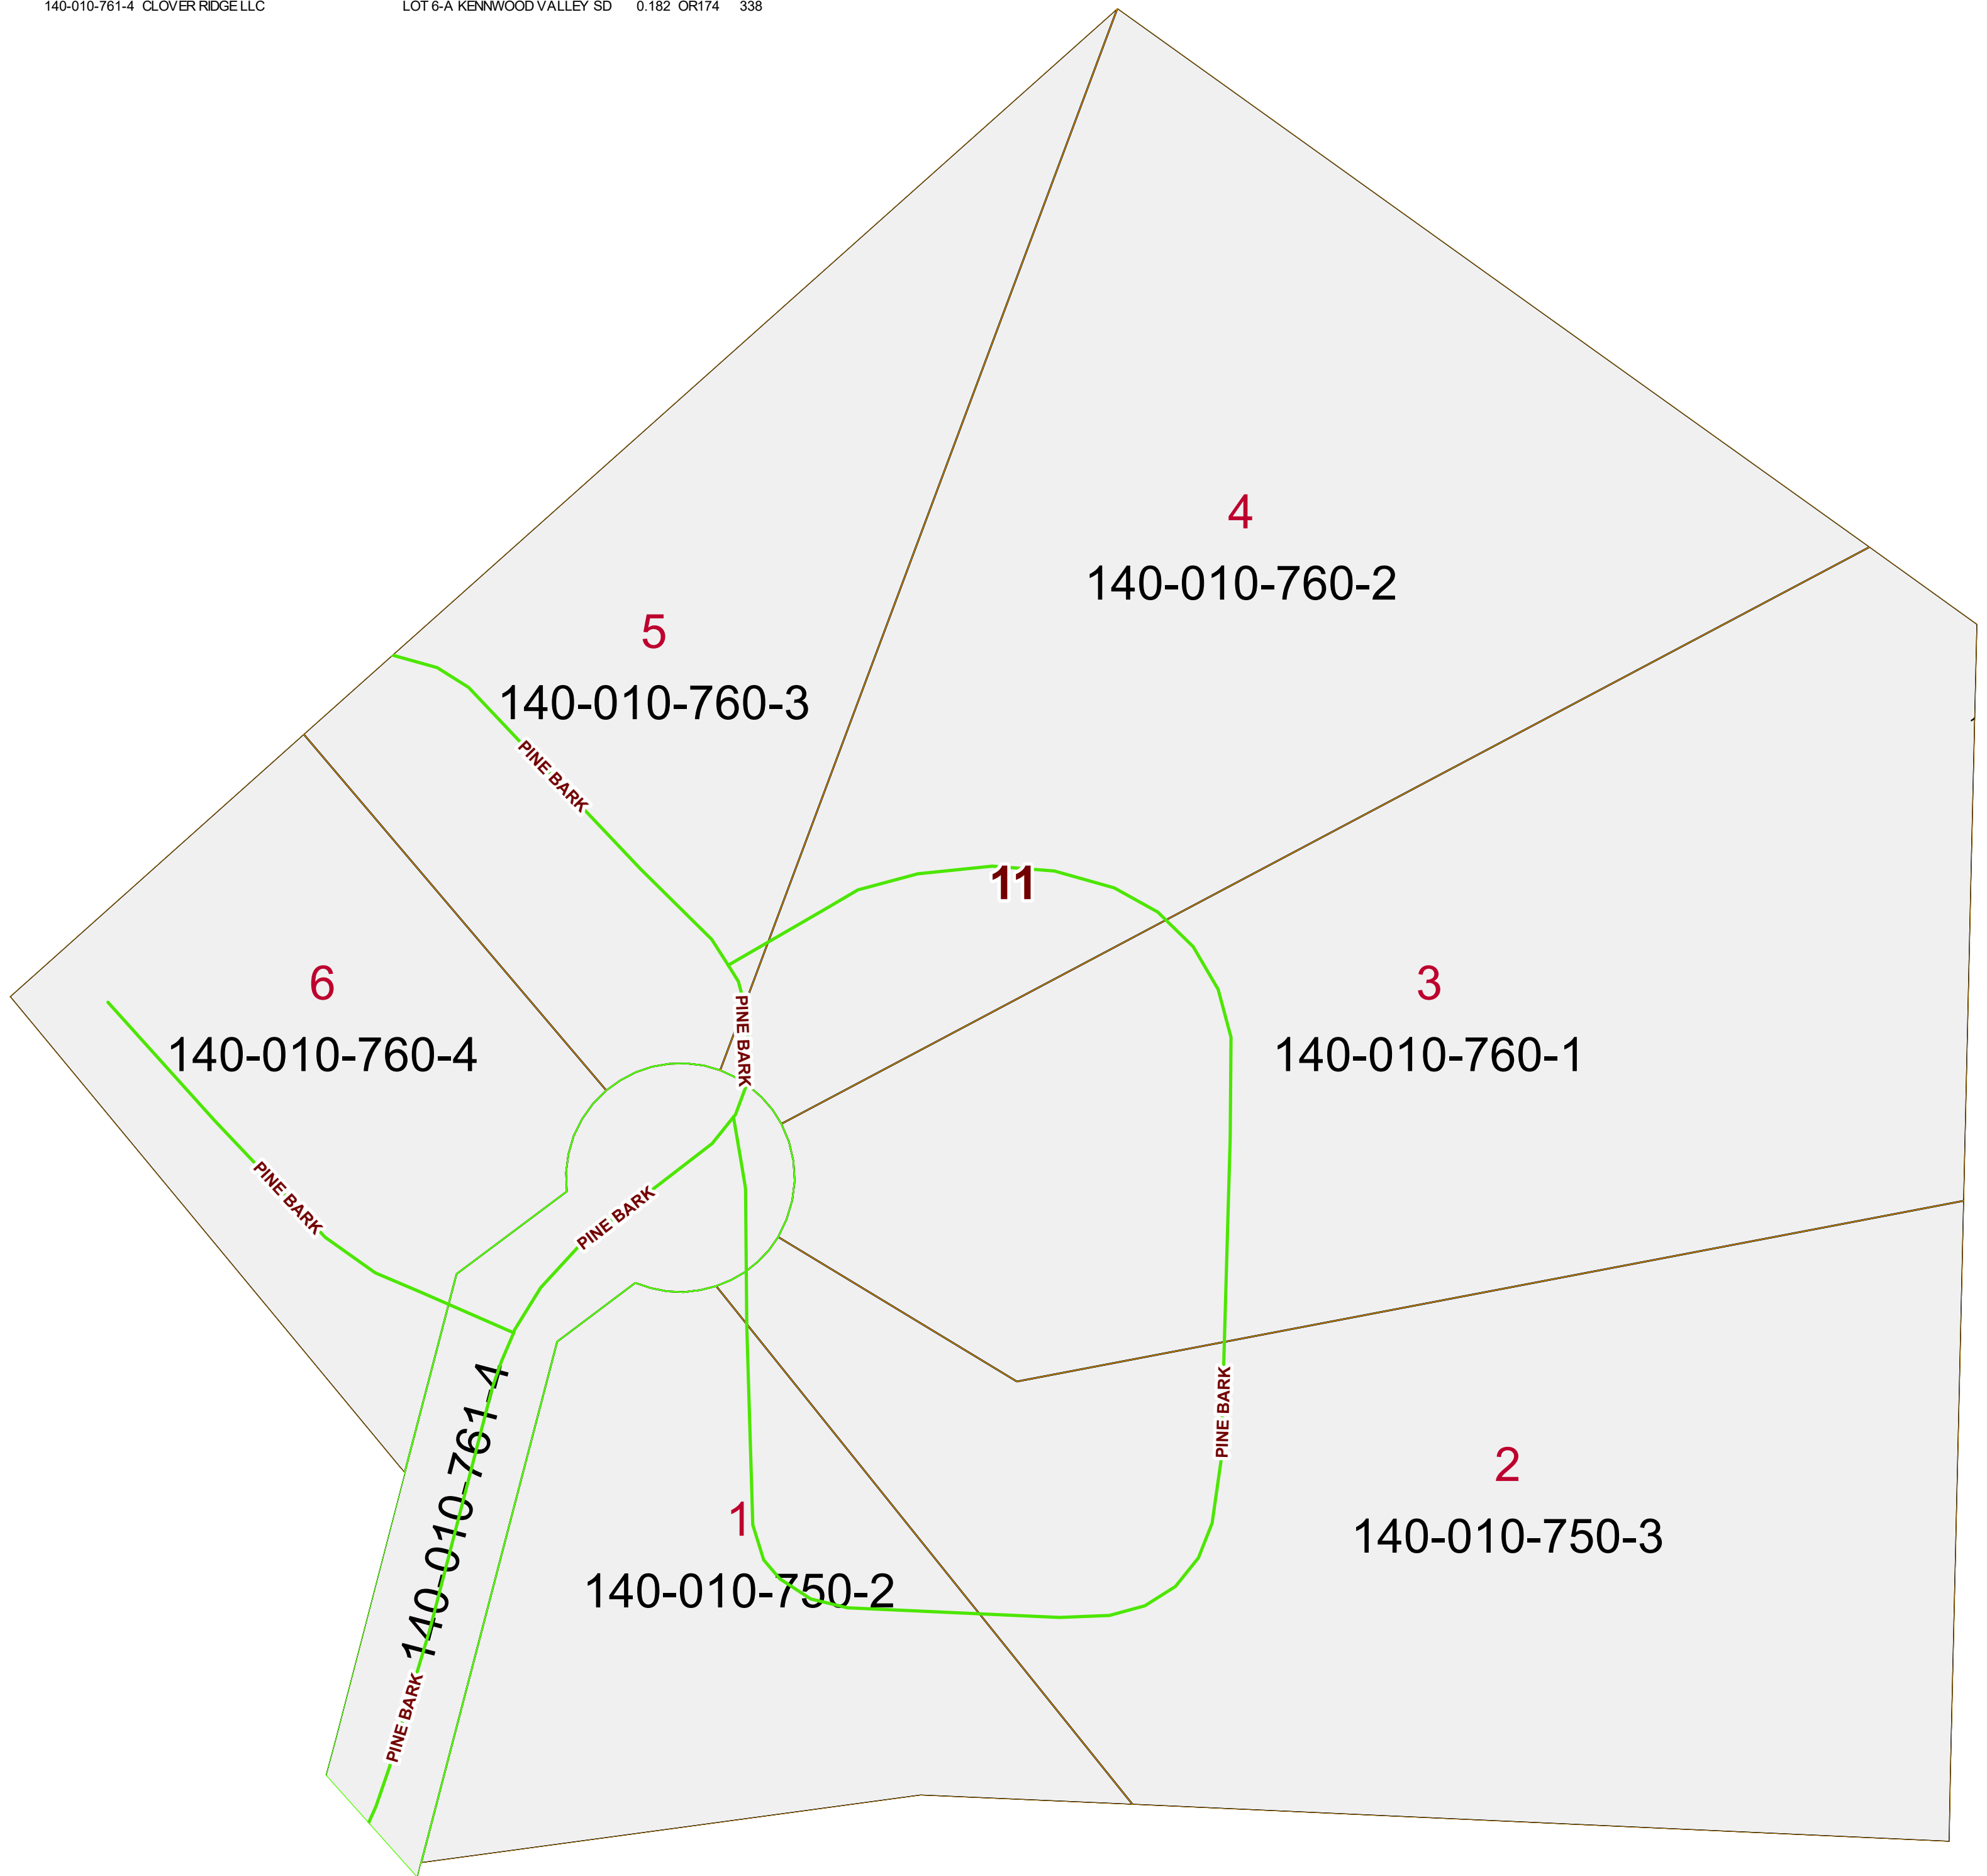

MORGAN TOWNSHIP SECTION 11 TWP 10 R 12 MORGAN COUNTY, OHIO

KENNWOOD VALLEY SUBD.

PIN	ListedName	LegalDescr	Acres	VOL	PAGE
140-010-750-2	CLOVER RIDGE LLC	LOT 1 KENNWOOD VALLEY SD	0.359	OR174	338
140-010-750-3	CLOVER RIDGE LLC	LOT 2 KENNWOOD VALLEY SD	0.894	OR174	338
140-010-760-4	CLOVER RIDGE LLC	LOT 6 KENNWOOD VALLEY SD	0.331	OR174	338
140-010-760-1	CLOVER RIDGE LLC	LOT 3 KENNWOOD VALLEY SD	0.902	OR174	335
140-010-760-3	CLOVER RIDGE LLC	LOT 5 KENNWOOD VALLEY SD	0.49	OR174	338
140-010-760-2	CLOVER RIDGE LLC	LOT 4 KENNWOOD VALLEY SD	0.872	OR174	335
140-010-761-4	CLOVER RIDGE LLC	LOT 6-A KENNWOOD VALLEY SD	0.182	OR174	338

Disclaimer: The information that these maps contains is for reference purposes only.
Please bring any errors to the attention of the Engineer's Office staff. Thank you

Boundaries			
	Hydro		Section
	Roads		Township
	County		Parcel
	ROW		